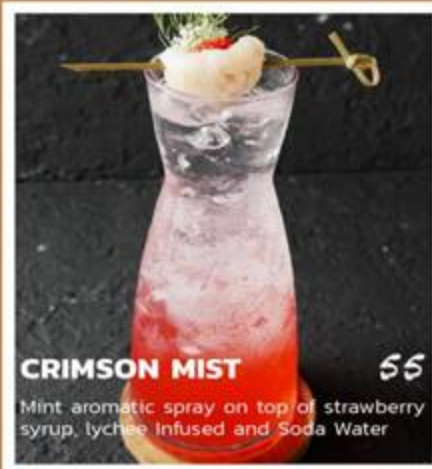

Half Duck **245**
One Duck **415**

DRINKS OF THE MONTH

CRIMSON MIST 55

Mint aromatic spray on top of strawberry syrup, lychee infused and Soda Water

BASIL BLISS BUBBLE 55

Basil aromatic bubble on top of passion fruit infused basil leaves homemade, fresh lemon and sprite