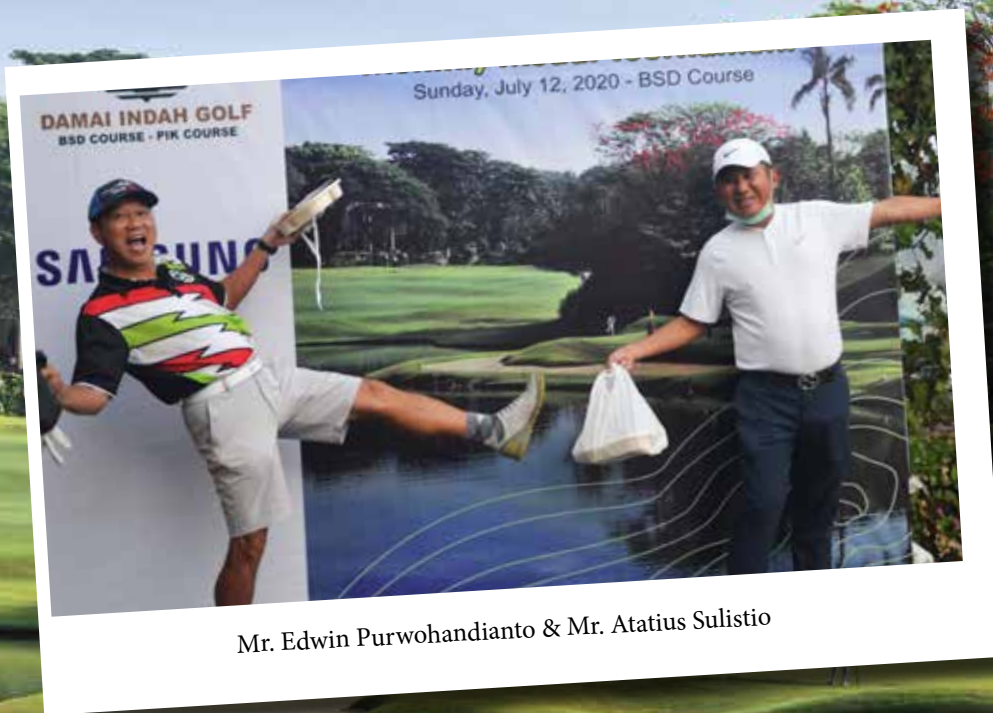

NEW FUN

Monthly Medal Tournament

Sunday, July 12, 2020 - BSD Course

Mr. Edwin Purwohandianto & Mr. Atatius Sulistio