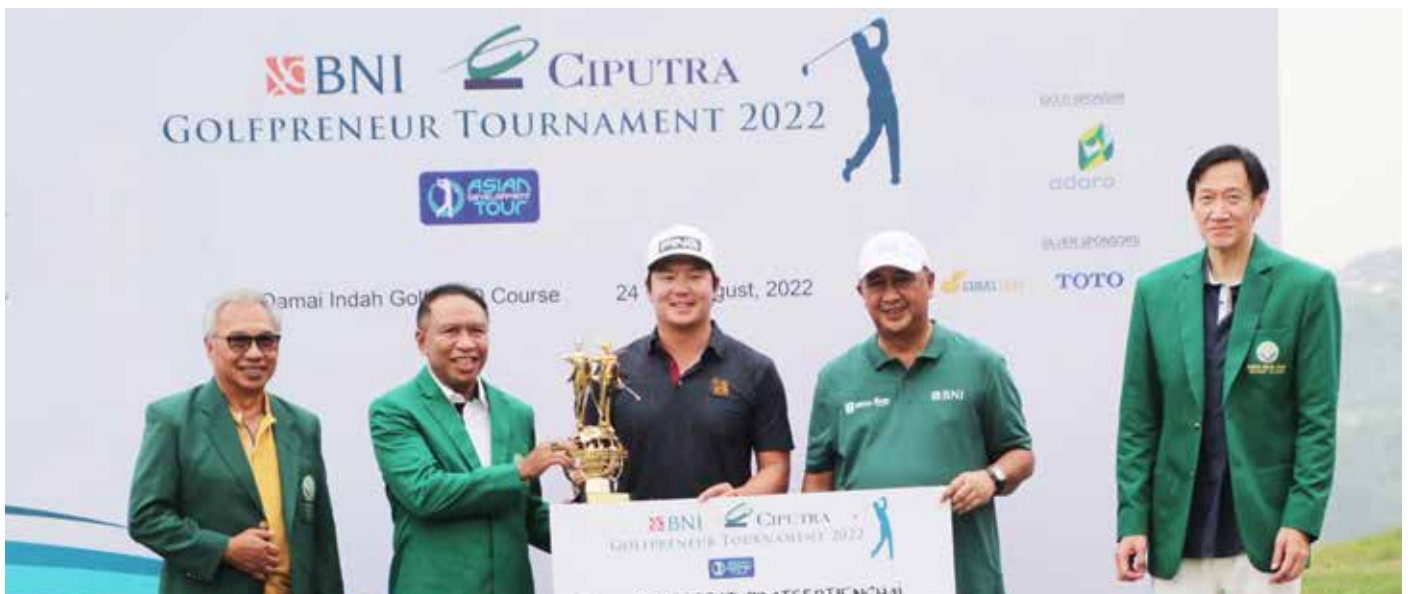

BNI CIPUTRA GOLFPRENEUR TOURNAMENT 2022 ASIAN DEVELOPMENT TOUR

BNI CIPUTRA GOLFPRENEUR TOURNAMENT 2022 Asian Development Tour was back and held on 24 – 27 August 2022 at our Jack Nickalus Signature Course Damai Indah Golf BSD Course. 132 players from 15 countries joined the event with worth prize USD 110,000.

The Pro-Am was conducted the day before the tournament on 23 August 2022 as a token of appreciation to all sponsors of BNI - Ciputra Golfpreneur Tournament 2022 Asian Development Tour Golf for their generous support. 27 amateur teams from the sponsors : Ciputra, BNI, Adaro, Gunasland, Surya Toto and Indofood play with the pro on scramble modified format. All sponsors enjoyed the game and closed with dinner and prize giving.

L – R : Mr. Faizal Arief Setiawan (representative from BNI) & Mr. Budiarsa Sastrawinata (Managing Director of Ciputra Group)

L – R : Mr. Pedro Linardo, Mr. Johnny Liando , Mr. Budiarsa Sastrawinata, Lloyd Jefferson Go (Pro from PHI), William Harold (Pro from ENG), Mr. PradityoTrennggono, Mr. Nararya Ciputra Sastrawinata & Mr. Jeyson Pribadi